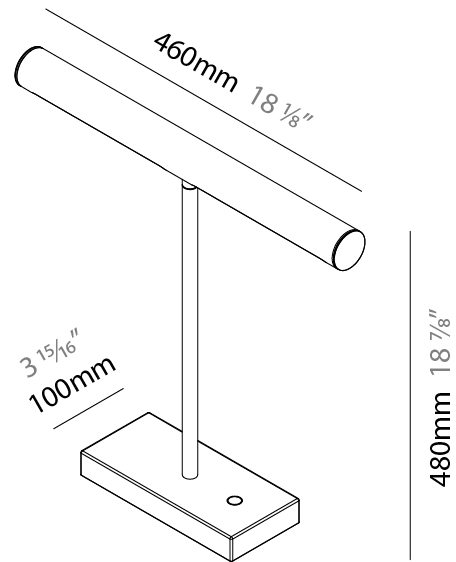

ELLE PORTABLE

D204004-

base number _____
Finish Options _____

1. To build a product code in our configurator select the specify button on the base model # product page
2. To build a manual product code on this datasheet choose from the options listed below in blue font and add the suffix to the base model #

GENERAL

Series: Elle _____
Brand: Zaneen _____
Division: Design _____
Mounting Type: Portable _____
Mounting Location: Table _____
Subcategory: Task _____

PHYSICAL

Shape: Cylinder _____
Length (mm): 460 _____
Length (in): 18 ⁷/₈ _____
Width (mm): 100 _____
Width (in): 3 ¹⁵/₁₆ _____
Height (mm): 480 _____
Height (in): 18 ⁷/₈ _____
Light Distribution: Direct _____
Diffuser: Acrylic Bi-Satin _____
Fixture Finish: MBK / MWH / MCB _____
Fixture Material: Aluminum _____

ELECTRICAL

Lamp Type: LED _____
Input Wattage (W): 6 _____
Dimming: Touch Dimming _____
Driver Included: Yes _____
Driver Location: Inline Transformer Plug _____
Driver Class: Class 2 _____
Input Voltage (V): 120 - 277 _____
Output Voltage (V): 24 _____

LED

Color Temperature (°K): 3000 _____
CRI: >90 CRI _____
Lamp Life (hrs): 50000 _____

OPTICAL

RATINGS AND CERTIFICATIONS

Certified By: Certified for North American Standards _____
IP rating: IP20 _____