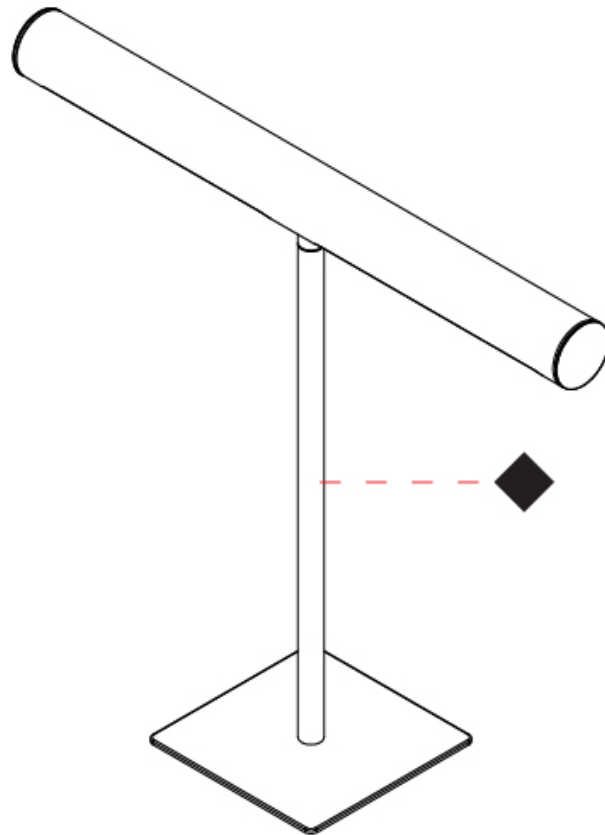

D204005-

PROJECT _____

TYPE _____

SPECIFIER _____

QUANTITY _____

DATE _____

D