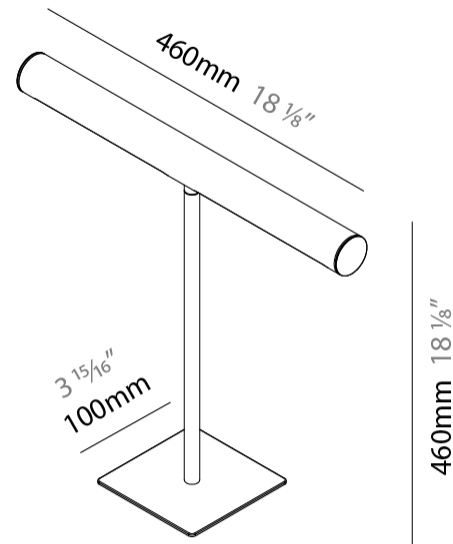

PROJECT	_____
TYPE	_____
SPECIFIER	_____
QUANTITY	_____
DATE	_____

ELLE PORTABLE

D204005-

base number   Finish
Options

1. To build a product code in our configurator select the specify button on the base model # product page
2. To build a manual product code on this datasheet choose from the options listed below in blue font and add the suffix to the base model #

GENERAL

Series: Elle _____
Brand: Zaneen _____
Division: Design _____
Mounting Type: Portable _____
Mounting Location: Table _____
Subcategory: Task _____

PHYSICAL

Shape: Cylinder _____
Length (mm): 460 _____
Length (in): 18 1/8 _____
Width (mm): 100 _____
Width (in): 3 15/16 _____
Height (mm): 460 _____
Height (in): 18 1/8 _____
Light Distribution: Direct _____
Diffuser: Acrylic Bi-Satin _____
Fixture Finish: MBK / MWH / MCB _____
Fixture Material: Aluminum _____

ELECTRICAL

Lamp Type: LED _____
Input Wattage (W): 6 _____
Dimming: Touch Dimming _____
Driver Included: Yes _____
Driver Location: Inline Transformer Plug _____
Driver Class: Class 2 _____
Input Voltage (V): 120 - 277 _____
Output Voltage (V): 24 _____

LED

Color Temperature (°K): 3000 _____
CRI: >90 CRI _____
Lamp Life (hrs): 50000 _____

OPTICAL

RATINGS AND CERTIFICATIONS

Certified By: Certified for North American Standards _____
IP rating: IP20 _____