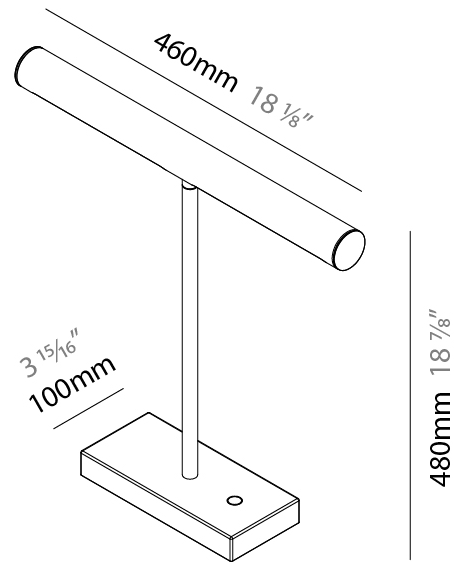

PROJECT	
TYPE	
SPECIFIER	
QUANTITY	
DATE	

ELLE PORTABLE

D204004-

base number   Finish
Options

1. To build a product code in our configurator select the specify button on the base model # product page
2. To build a manual product code on this datasheet choose from the options listed below in blue font and add the suffix to the base model #

GENERAL

Series: Elle
Partner: Zaneen
Division: Design
Installation: Portable
Product Type: Table
Mounting Location: Table
Light Distribution: Direct

PHYSICAL

Shape: Cylinder
Length (mm): 460
Length (in): 18 1/8
Width (mm): 100
Width (in): 3 15/16
Height (mm): 480
Height (in): 18 7/8
Diffuser: Acrylic Bi-Satin
Fixture Finish: MBK / MWH / MCB
Fixture Material: Aluminum

ELECTRICAL

Lamp Type: LED
Input Wattage (W): 9
Total Output Wattage (W): 6
Dimming: Touch Dimming
Driver Included: Yes
Driver Location: Inline Transformer Plug
Driver Class: Class 2
Input Voltage (V): 120 - 277
Output Voltage (V): 24

LED

Color Temperature (°K): 3000
Max. Delivered Lumen (lm): 460
CRI: >90 CRI
Lamp Life (hrs): 50000

OPTICAL

RATINGS AND CERTIFICATIONS

Certified By: Certified for North American Standards
IP rating: IP20